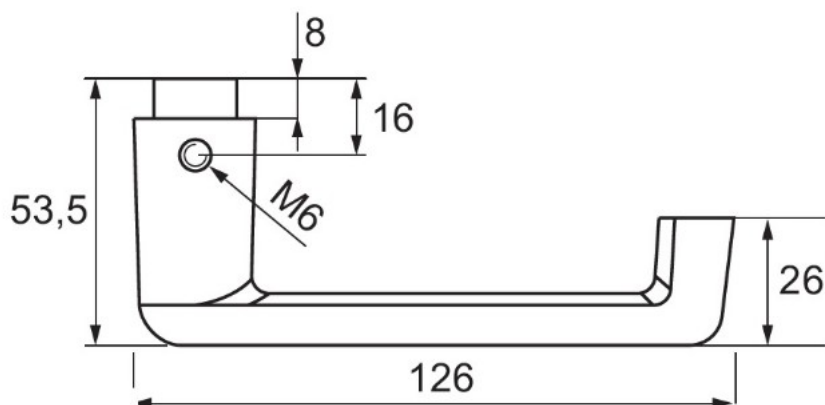

### Description:

Door Lock Handle "Frank", Alu-Look, 8x8x100mm Split Spindle

### Item number:

27.20.208-0

Units	Box	Carton	HS Code	Barcode
Pair	1	20	8302415000	 5704866481410